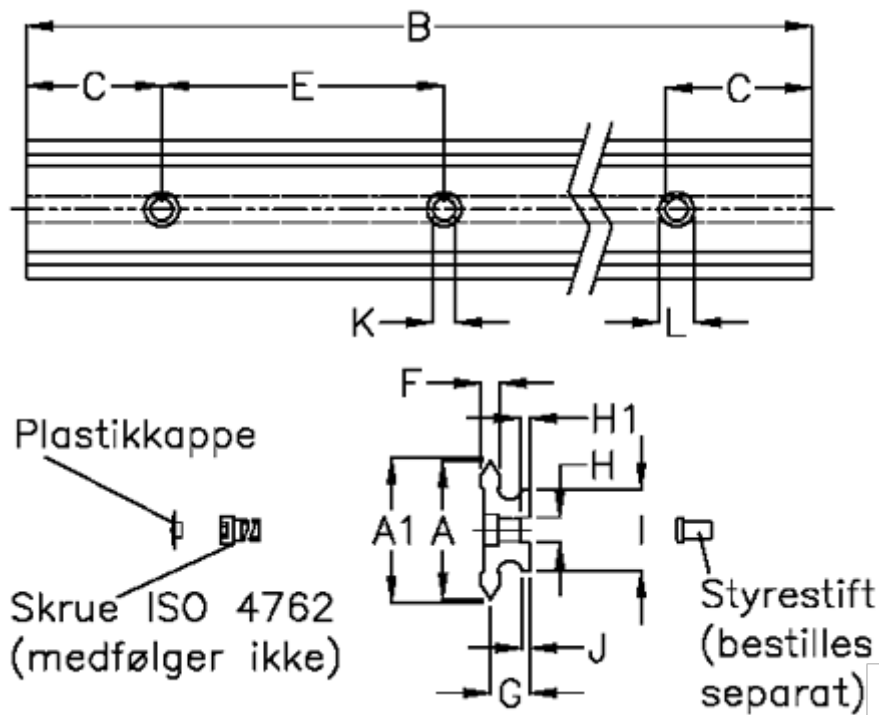

Article number: 0591031076
 Description: Hepco SL2 spacer slide
 SS NM 44-1076

Measures

A	= 44	G	= 12.5	Weight kg/1000 = 3300
A1	= 44.74	H	= 8	
B	= 1076	H1	= 3.0	
C	= 43.0	I	= 26.0	
E	= 90	J	= 2.5	
F	= 6.0	K	= 7.0	
For bearing	= 34	L	= 11 x 6	
For guide pin	= 6	M	= 1	